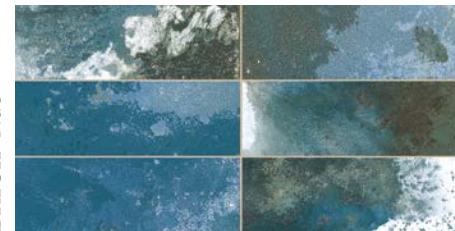

# FS Tradition

Single fired floor tiles

FS TRADITION BRICK White

FS TRADITION SQUARE White

FS TRADITION BRICK Silver

FS TRADITION SQUARE Silver

FS TRADITION BRICK Green

FS TRADITION SQUARE Green

FS TRADITION BRICK Blue

FS TRADITION SQUARE Blue