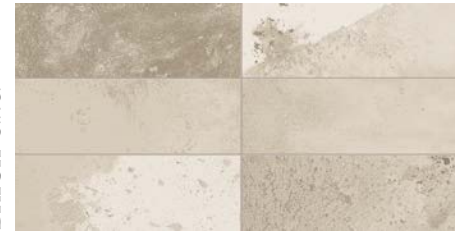

# FS Tradition

Single fired floor tiles

FS TRADITION BRICK White

FS TRADITION SQUARE White

FS TRADITION BRICK Silver

FS TRADITION SQUARE Silver

FS TRADITION BRICK Green

FS TRADITION SQUARE Green