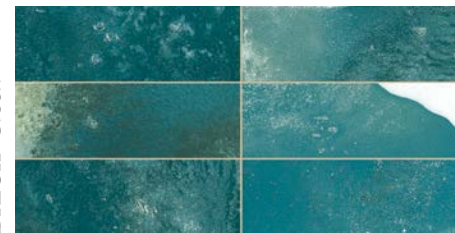

# FS Tradition

Single fired floor tiles

FS TRADITION BRICK White

FS TRADITION SQUARE White

FS TRADITION BRICK Silver

FS TRADITION SQUARE Silver

FS TRADITION BRICK Green

FS TRADITION SQUARE Green